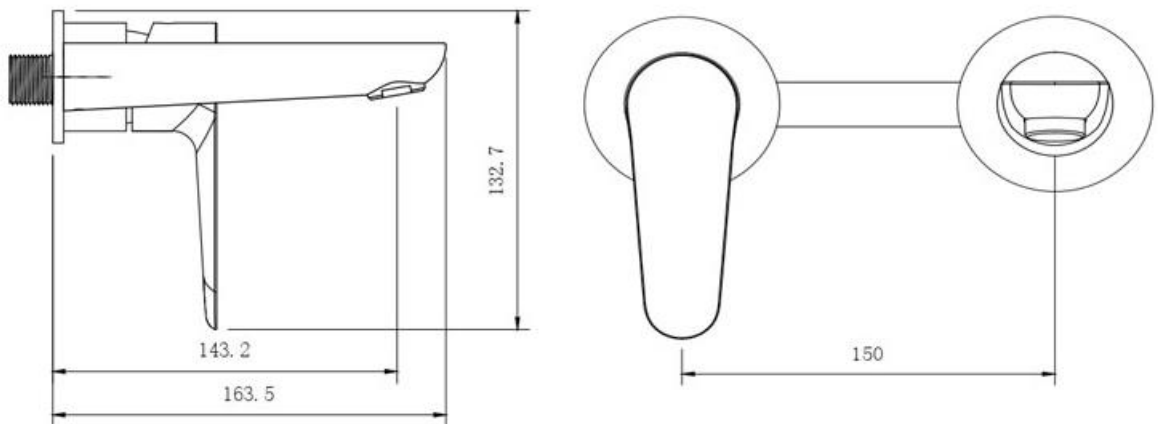

R-MXB8108

Wall Mounted Basin Mixer

PRODUCT SPECIFICATIONS

- Dimension : 163.5 (L) x 150 (W) x 132.7 (H) mm
- Material : Brass
- Finishing : Chrome

TECHNICAL DRAWING

Copyright © RIGEL TECHNOLOGY (S) PTE LTD. All rights reserved. Terms of Use.